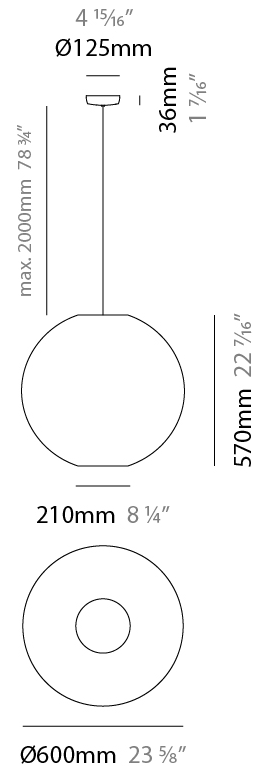

PROJECT	_____
TYPE	_____
SPECIFIER	_____
QUANTITY	_____
DATE	_____

LLUNA SUSPENSION

D111103-

base number	Finish Options	Finish Options

1. To build a product code in our configurator select the specify button on the base model # product page
2. To build a manual product code on this datasheet choose from the options listed below in blue font and add the suffix to the base model #

GENERAL

Series: Lluna
Brand: Ole
Division: Design
Mounting Type: Suspension
Mounting Location: Ceiling
Subcategory: Up/Down Light

PHYSICAL

Shape: Sphere
Diameter (mm): 600
Diameter (in): 23 ⁵/₈
Height (mm): 570
Height (in): 22 ⁷/₁₆
Max. Overall Height (mm): 2570
Max. Overall Height (in): 101 ³/₁₆
Light Distribution: Omnidirectional
Fixture Finish: BEI / BLK / BLU / COG / DGN / GRY / MRN / MOC / MUS / OLV / SIL / STN / TER / WHI
Holder Finish: MWH / MBK
Fixture Material: Fabric Cord / Metal
Cable Details: 2000mm Cable
Upon Request: Other fabric cord colors available upon request (see downloadable finish chart)

ELECTRICAL

Number of Lamps: 1
Lamp Type: LED Retrofit
Lamp Shape: A19
Bulb Included: Bulb Not Included
Max. Wattage Per Lamp (W): 15
Lamp Base: E26
Input Voltage (V): 120
Upon Request: 277Vac / GU24

LED

OPTICAL

RATINGS AND CERTIFICATIONS

Certified By: Certified for North American Standards
IP rating: IP20