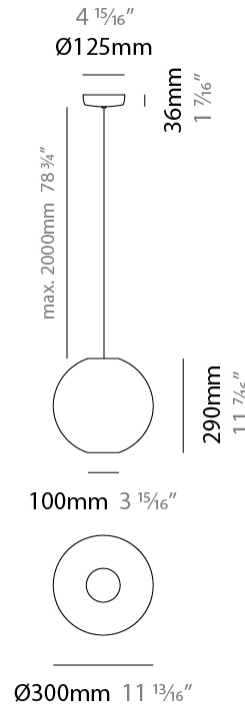

PROJECT	
TYPE	
SPECIFIER	
QUANTITY	
DATE	

LLUNA SUSPENSION

D111101- -

base number   Finish Options   Finish Options

1. To build a product code in our configurator select the specify button on the base model # product page
2. To build a manual product code on this datasheet choose from the options listed below in blue font and add the suffix to the base model #

GENERAL

Series: Lluna

Brand: Ole

Division: Design

Mounting Type: Suspension

Mounting Location: Ceiling

Subcategory: Up/Down Light

PHYSICAL

Shape: Sphere

Diameter (mm): 300

Diameter (in): 11 ¹³/₁₆

Height (mm): 290

Height (in): 11 ⁷/₁₆

Max. Overall Height (mm): 2290

Max. Overall Height (in): 90 ³/₁₆

Light Distribution: Omnidirectional

Fixture Finish: [BEI](#) / [BLK](#) / [BLU](#) / [COG](#) / [DGN](#) / [GRY](#) / [MRN](#) / [MOC](#) / [MUS](#) / [OLV](#) / [SIL](#) / [STN](#) / [TER](#) / [WHI](#)

Holder Finish: [MWH](#) / [MBK](#)

Fixture Material: Fabric Cord / Metal

Cable Details: 2000mm Cable

Upon Request: Other fabric cord colors available upon request (see downloadable finish chart)

ELECTRICAL

Number of Lamps: 1

Lamp Type: LED Retrofit

Lamp Shape: A19

Bulb Included: Bulb Not Included

Max. Wattage Per Lamp (W): 15

Lamp Base: E26

Input Voltage (V): 120

Upon Request: 277Vac / GU24

LED

OPTICAL

RATINGS AND CERTIFICATIONS

Certified By: Certified for North American Standards

IP rating: IP20