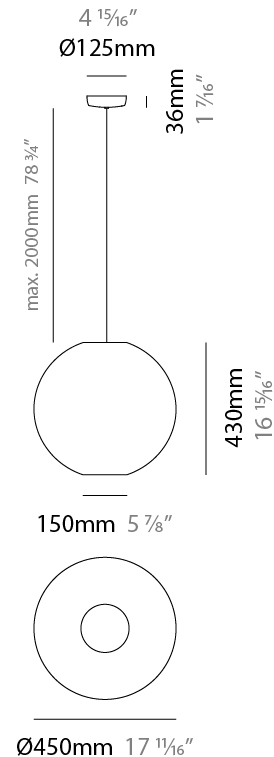

PROJECT	_____
TYPE	_____
SPECIFIER	_____
QUANTITY	_____
DATE	_____

LLUNA SUSPENSION

D111102- _____ - _____
base number   Finish Options   Finish Options

1. To build a product code in our configurator select the specify button on the base model # product page
2. To build a manual product code on this datasheet choose from the options listed below in blue font and add the suffix to the base model #

GENERAL

Series: Lluna
Brand: Ole
Division: Design
Mounting Type: Suspension
Mounting Location: Ceiling
Subcategory: Up/Down Light

PHYSICAL

Shape: Sphere
Diameter (mm): 450
Diameter (in): 17 ¹¹/₁₆
Height (mm): 430
Height (in): 16 ¹⁵/₁₆
Max. Overall Height (mm): 2430
Max. Overall Height (in): 95 ¹¹/₁₆
Light Distribution: Omnidirectional
Fixture Finish: [BEI](#) / [BLK](#) / [BLU](#) / [COG](#) / [DGN](#) / [GRY](#) / [MRN](#) / [MOC](#) / [MUS](#) / [OLV](#) / [SIL](#) / [STN](#) / [TER](#) / [WHI](#)
Holder Finish: [MWH](#) / [MBK](#)
Fixture Material: Fabric Cord / Metal
Cable Details: 2000mm Cable
Upon Request: Other fabric cord colors available upon request (see downloadable finish chart)

ELECTRICAL

Number of Lamps: 1
Lamp Type: LED Retrofit
Lamp Shape: A19
Bulb Included: Bulb Not Included
Max. Wattage Per Lamp (W): 15
Lamp Base: E26
Input Voltage (V): 120
Upon Request: 277Vac / GU24

LED

OPTICAL

RATINGS AND CERTIFICATIONS

Certified By: Certified for North American Standards
IP rating: IP20